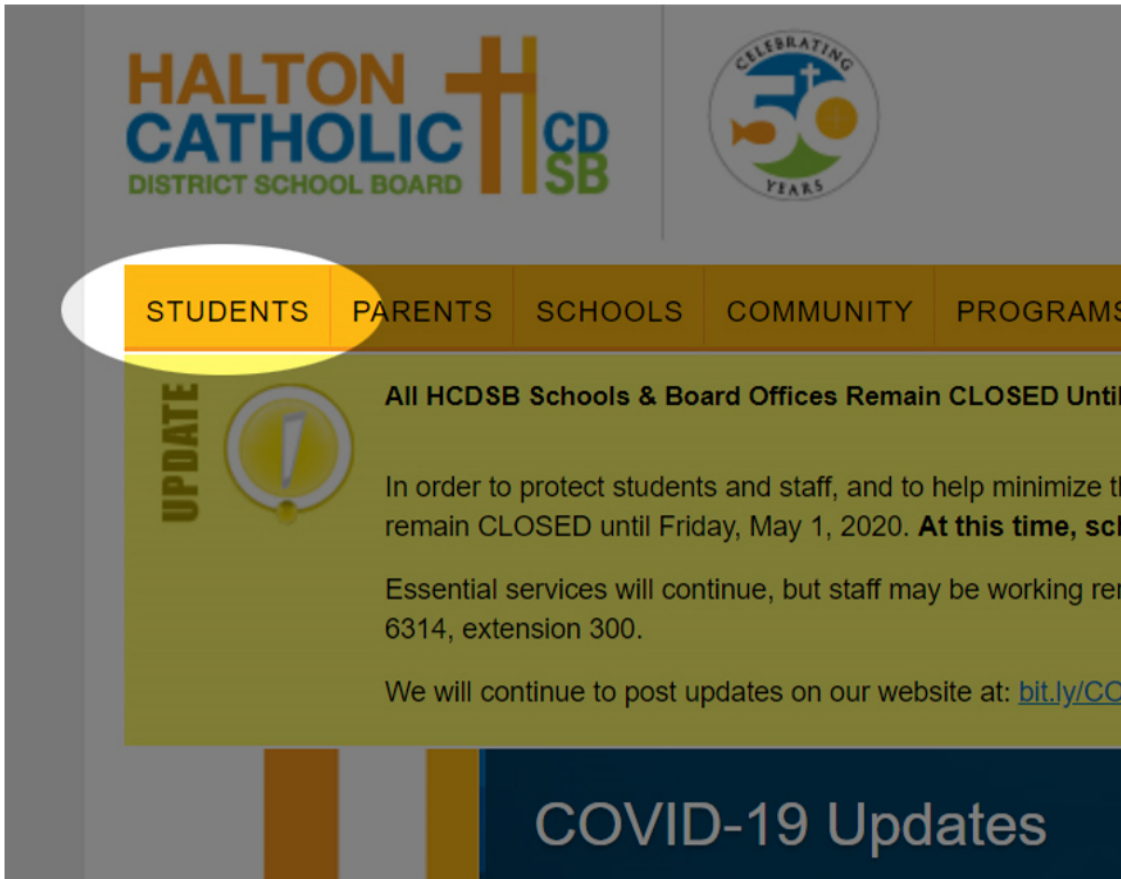

Accessing D2L (Desire2Learn) Courses at Halton Catholic District School Board

- 1) Visit our website at www.hcdsb.org
- 2) Click on "STUDENTS"

- 3) Click on the D2L Logo

- 4) Enter your @students.hcdsb.org email address and password (If you do not have this information please contact your teacher)