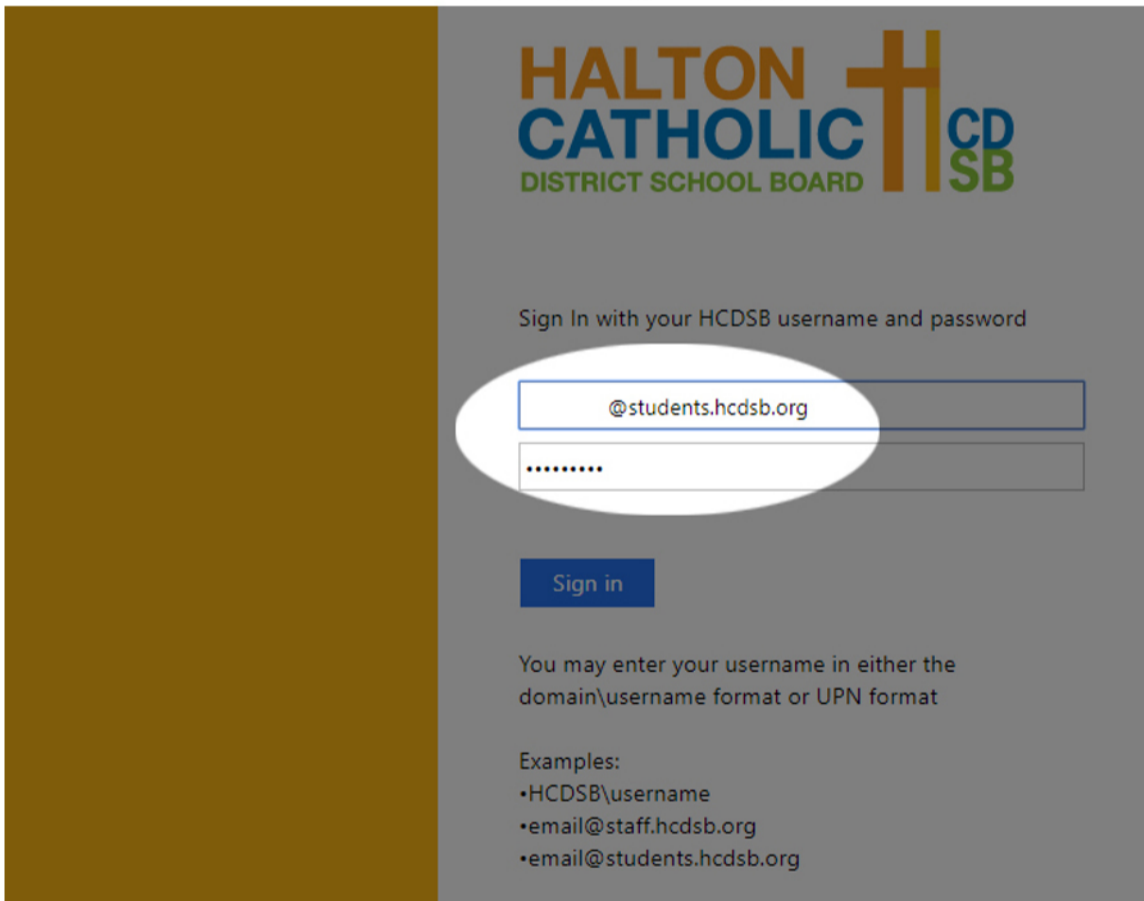

Accessing D2L (Desire2Learn) Courses at Halton Catholic District School Board

- 1) Visit our website at www.hcdsb.org
- 2) Click on "STUDENTS"

- 3) Click on the D2L Logo

- 4) Enter your @students.hcdsb.org email address and password (If you do not have this information please contact your teacher)