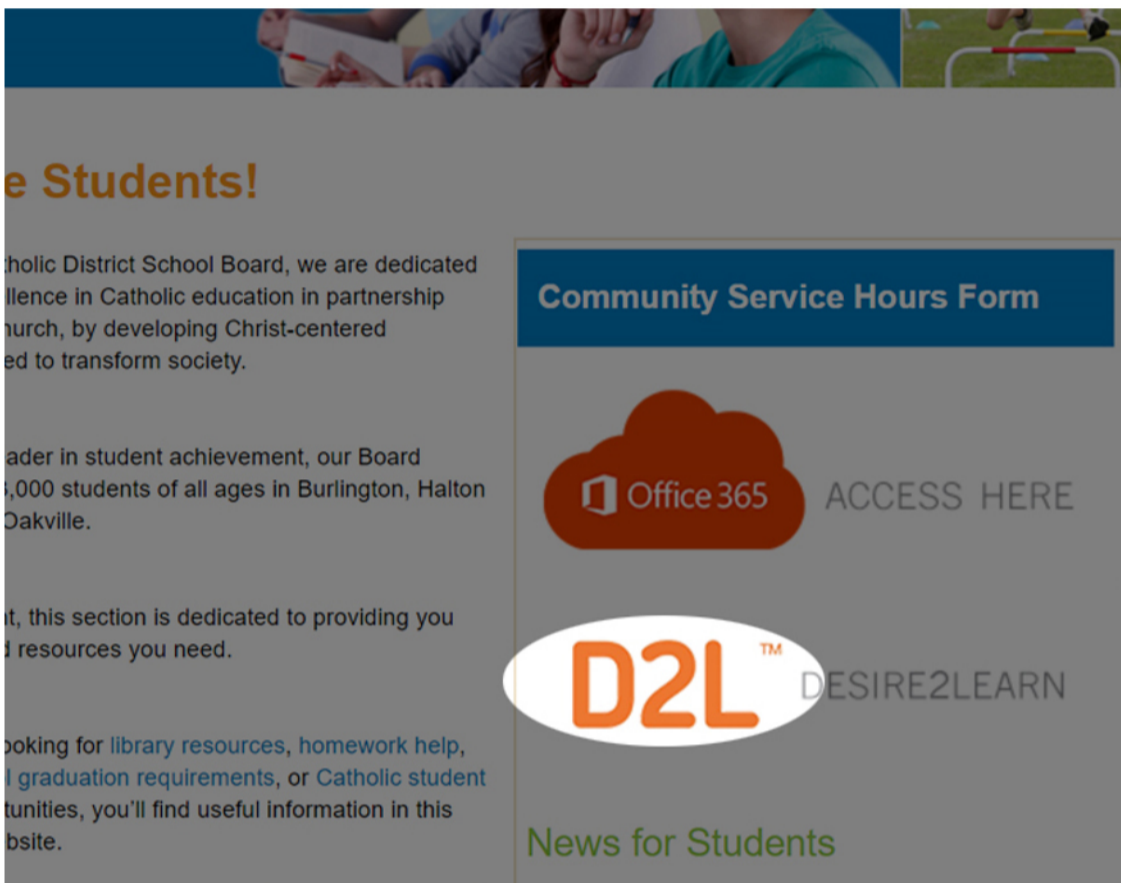

Accessing D2L (Desire2Learn) Courses at Halton Catholic District School Board

- 1) Visit our website at www.hcdsb.org
- 2) Click on "STUDENTS"

- 3) Click on the D2L Logo

- 4) Enter your @students.hcdsb.org email address and password (If you do not have this information please contact your teacher)